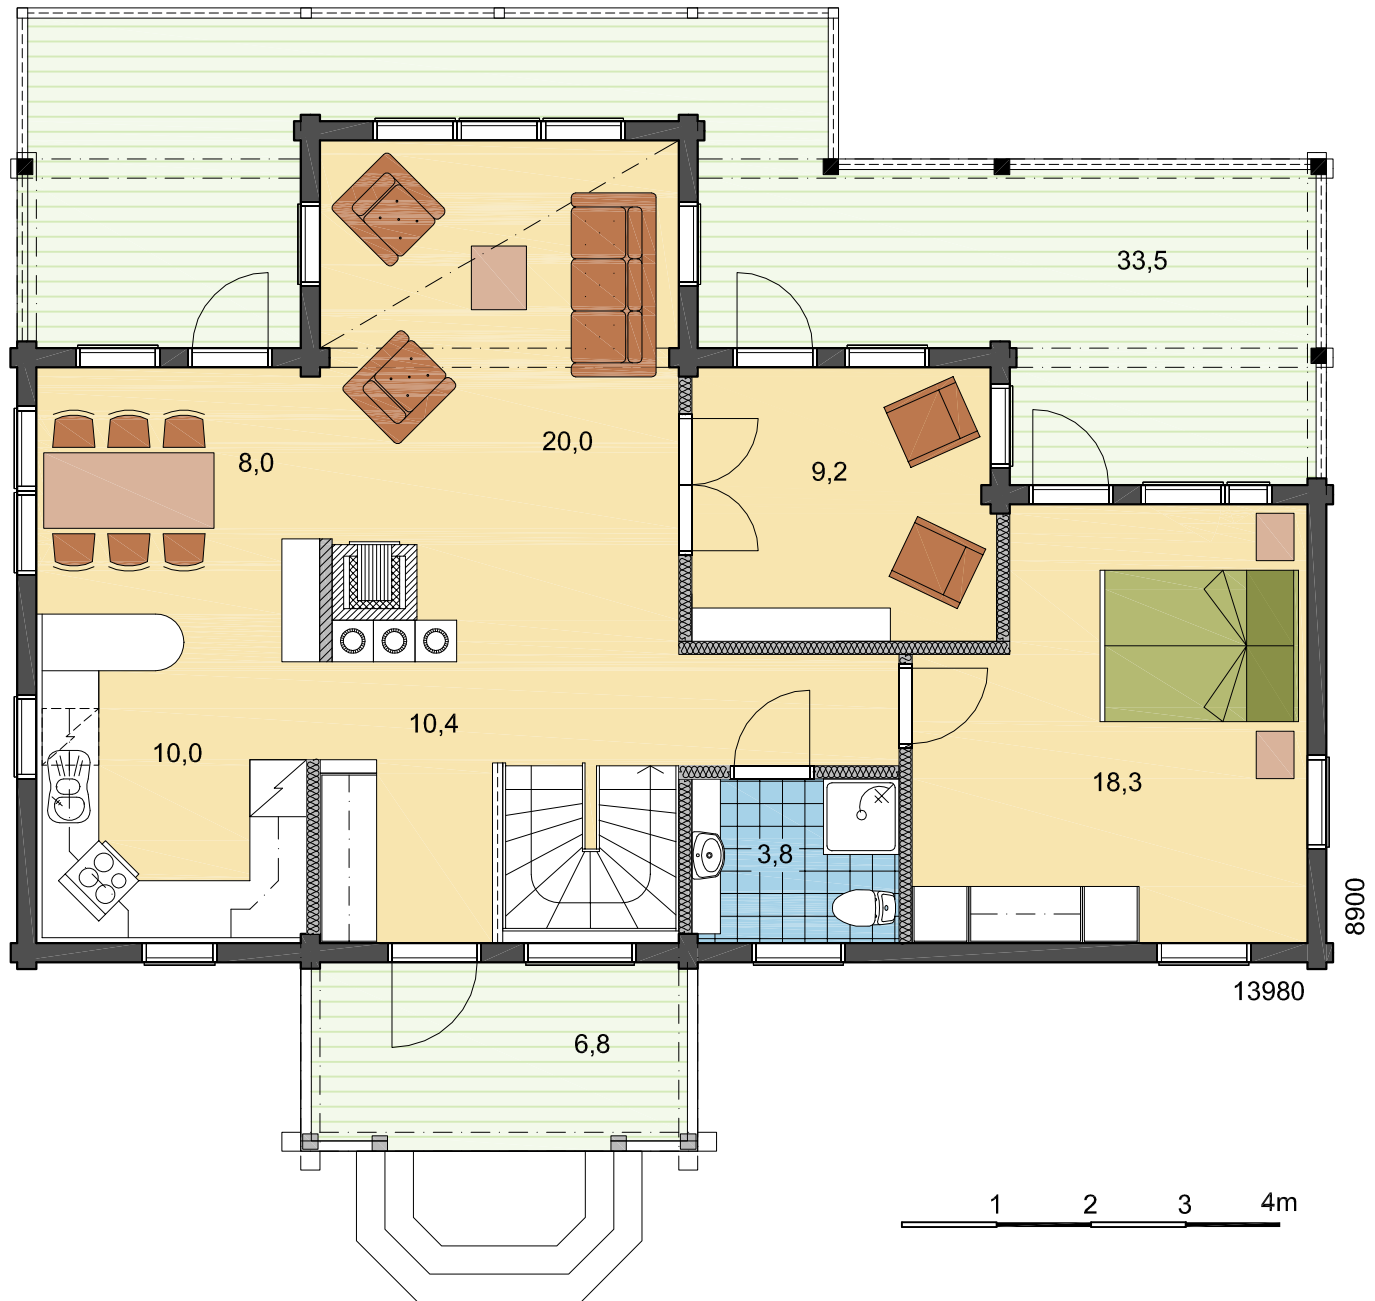

# KLEODORA

GROUND FLOOR

TOTAL AREA	229,0 m <sup>2</sup>
FLOOR AREA	155,2 m <sup>2</sup>
TERRACES, BALCONIES	73,8 m <sup>2</sup>
CAR SHELTER	-

# KLEODORA

FIRST FLOOR

TOTAL AREA	229,0 m <sup>2</sup>
FLOOR AREA	155,2 m <sup>2</sup>
TERRACES, BALCONIES	73,8 m <sup>2</sup>
CAR SHELTER	-

KLEODORA