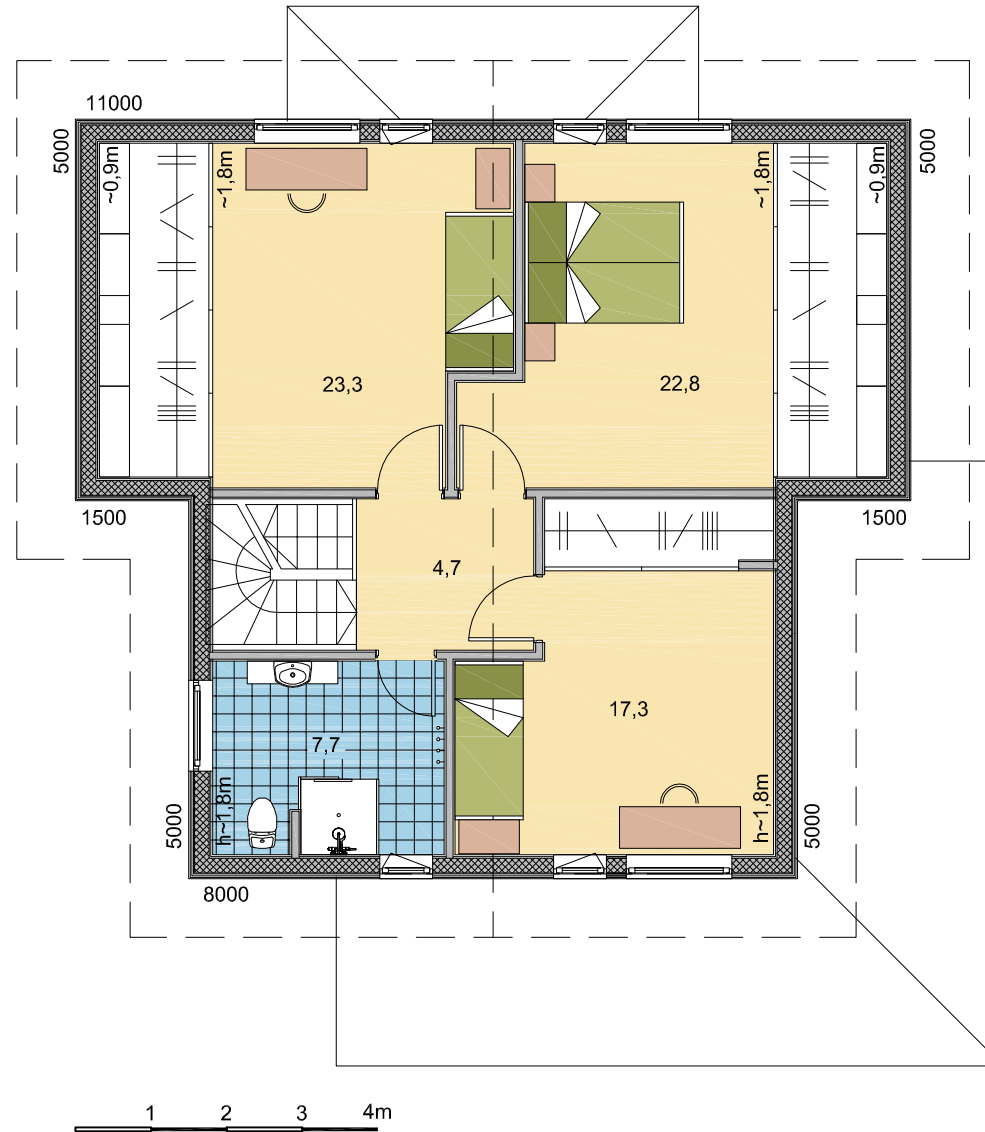

# HEMERA

GROUND FLOOR

TOTAL AREA  
 FLOOR AREA  
 TERRACES, BALCONIES  
 SHELTER

203,7 m<sup>2</sup>  
 169,8 m<sup>2</sup>  
 19,9 m<sup>2</sup>  
 14,0 m<sup>2</sup>

# HEMERA

FIRST FLOOR

TOTAL AREA	203,7 m <sup>2</sup>
FLOOR AREA	169,8 m <sup>2</sup>
TERRACES, BALCONIES	19,9 m <sup>2</sup>
CAR SHELTER	14,0 m <sup>2</sup>

HEMERA