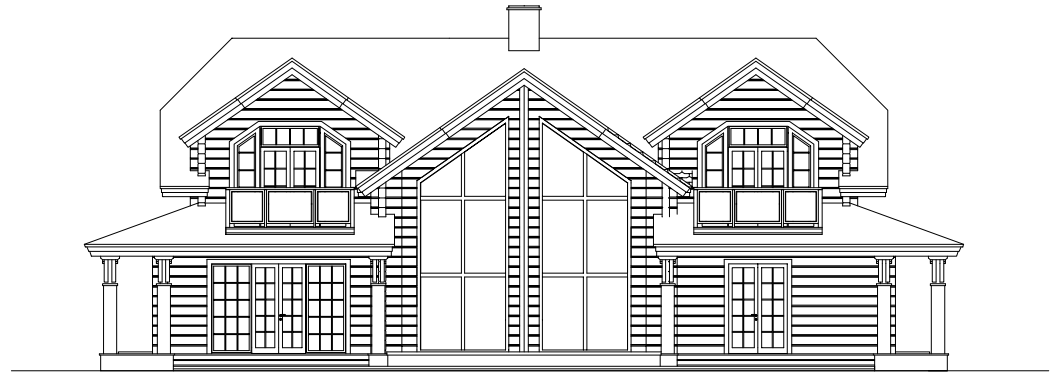

DRACO

GROUND FLOOR

TOTAL AREA 525,8 m²
 FLOOR AREA 306,9 m²
 TERRACES, BALCONIES 175,6 m²
 CAR SHELTER 43,3 m²

DRACO

FIRST FLOOR

TOTAL AREA	525,8 m ²
FLOOR AREA	306,9 m ²
TERRACES, BALCONIES	175,6 m ²
CAR SHELTER	43,3 m ²

DRACO