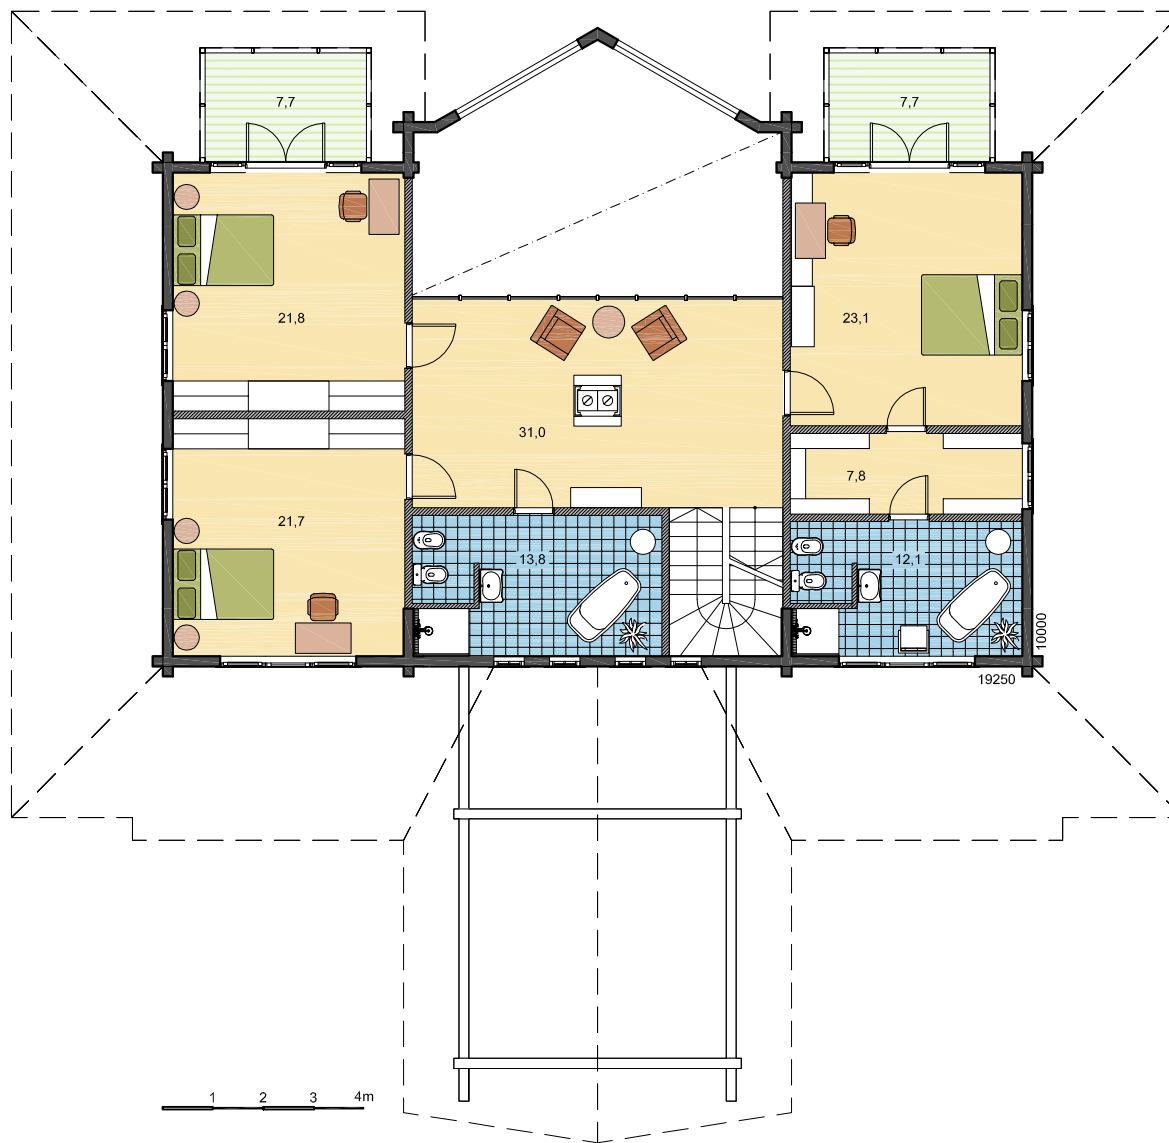

DRACO

GROUND FLOOR

TOTAL AREA 525,8 m²
 FLOOR AREA 306,9 m²
 TERRACES, BALCONIES 175,6 m²
 CAR SHELTER 43,3 m²

DRACO

FIRST FLOOR

TOTAL AREA	525,8 m ²
FLOOR AREA	306,9 m ²
TERRACES, BALCONIES	175,6 m ²
CAR SHELTER	43,3 m ²

DRACO